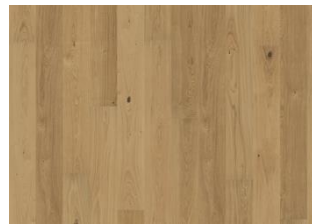

Other products in this collection

Oak Sun