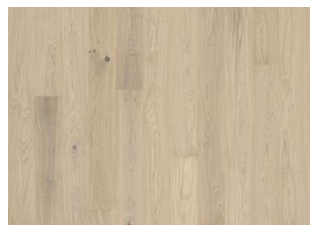

OAK CRAYON

This single-strip, stained oak floor from the Lux Collection features a warm grey stain with subtle earth tones, complemented by an ultra-matt lacquer finish. Four-sided micro-bevelling at the edging ensures a classic fullplank look and feel. Each board is carefully brushed to perfection to enhance the natural character of the grain. The ultra-matt lacquer finish enhances the natural variations in the wood, creating the impression of newly sawn timber. This effectively eliminates glare while protecting the floor from daily wear.

DETAIL DESCRIPTION

All naturally occurring wood colour variations allowed, from light to dark brown. Sapwood may occur. The product includes large sound and black knots, fillings and cracks. Knots, fillings and cracks will be present in all sizes and numbers.

COLOUR CHANGE

Stained product - noticeable color change over time

FACTS

Wood Species	Oak
Design	1-strip
Grading	Lively
Range	Kährs Original
Collection	Lux Collection
Natural/Stained	Stained
Brinell Value	3,7
Joint	Woodloc® 5S
Floor heating	Yes
	25 years
Wear-layer material	Hardwood
Wear Layer Thickness	3.5 mm
Core material	Pine/Spruce/Alder
	15 mm
Installation method	Floating, Glue-down
Surface Colour	Grey
LRV	32

Other products in this collection

Oak Crayon

Oak Biscotti

Oak Ghost

Oak Eggshell

Ash Stream

Ash Flow

Oak Sky