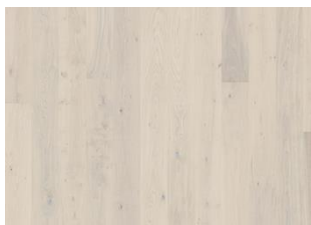

OAK CRAYON

This single-strip, stained oak floor from the Lux Collection features a warm grey stain with subtle earth tones, complemented by an ultra-matt lacquer finish. Four-sided micro-bevelling at the edging ensures a classic fullplank look and feel. Each board is carefully brushed to perfection to enhance the natural character of the grain. The ultra-matt lacquer finish enhances the natural variations in the wood, creating the impression of newly sawn timber. This effectively eliminates glare while protecting the floor from daily wear.

DETAIL DESCRIPTION

All naturally occurring wood colour variations allowed, from light to dark brown. Sapwood may occur. The product includes large sound and black knots, fillings and cracks. Knots, fillings and cracks will be present in all sizes and numbers.

COLOUR CHANGE

Stained product - noticeable color change over time

FACTS

Wood Species	Oak
Design	1-strip
Grading	Lively
Range	Kährs Original
Collection	Lux Collection
Natural/Stained	Stained
Brinell Value	3,7
Joint	Woodloc® 5S
Floor heating	Yes
	25 years
Wear-layer material	Hardwood
Wear Layer Thickness	3.5 mm
Core material	Pine/Spruce/Alder
	15 mm
Installation method	Floating, Glue-down
Surface Colour	Grey
LRV	32

Other products in this collection

Oak Crayon

Oak Biscotti

Oak Ghost

Oak Eggshell

Ash Stream

Ash Flow

Oak Sky