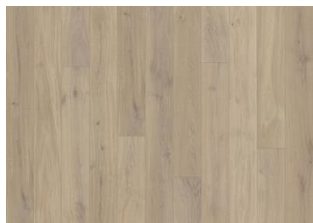

Other products in this collection

Oak Muse