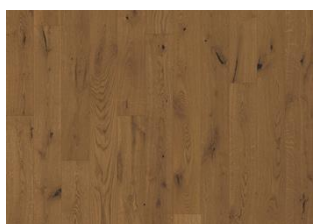

Other products in this collection

Oak Tuft