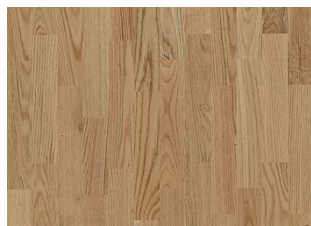

Red Oak Nature