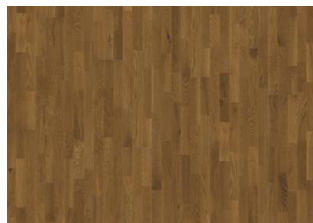

Other products in this collection

Oak Bisbee