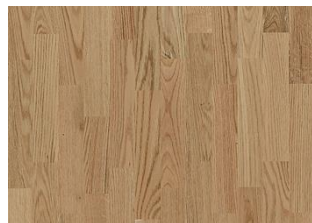

Red Oak Nature