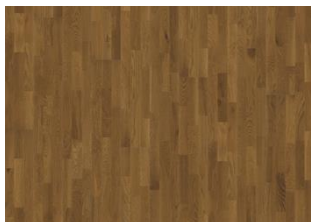

Other products in this collection

Oak Bisbee

CERTIFICATES

Descriptions & Imagery

All samples, images and product description, plus photo and brochure specifications are there for the sole purpose of giving an approximate idea of the items described in them. They shall not form part of the contract or have any contractual force and should be viewed for illustrative purposes only. We cannot guarantee that your computer's display or the quality of the print will accurately reflect the colour of the products. Your product may vary slightly from the images within this literature.