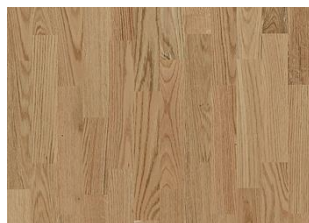

Red Oak Nature