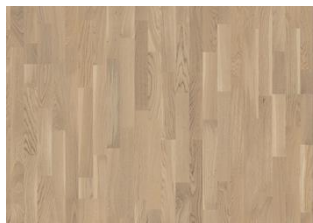

Oak Vanilla