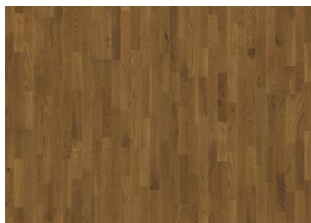

Other products in this collection

Oak Bisbee