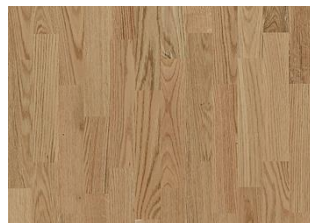

Red Oak Nature