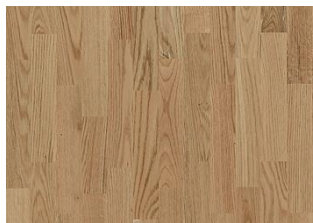

RED OAK NATURE