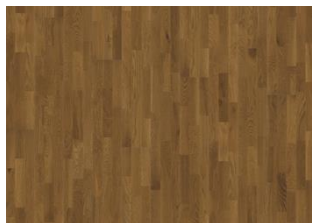

Other products in this collection

OAK BISBEE