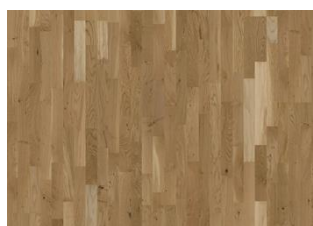

OAK REALBA MATT 226