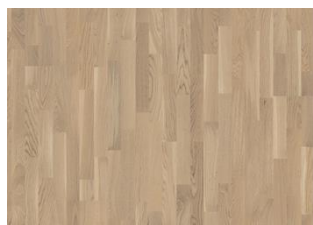

OAK VANILLA