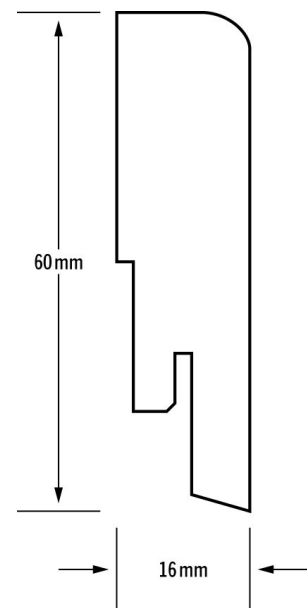

Accessories / Skirtings /

SKIRTING 16X60 MM

Skirtings add the final touch to your Kährs floor. Colour matched to all Kährs Luxury Tiles floors.

Product details

- Can be used as a profile between floor and wall.
- Installed with Kährs Clips, brads, screws or construction glue.

Article Number	722166024LTSH
Surface Colour	Schwarzhorn
ProductName	Skirting 16x60 mm
Height	60 mm
Length (mm)	2400 mm
Width (mm)	16 mm

Descriptions & Imagery

All samples, images and product description, plus photo and brochure specifications are there for the sole purpose of giving an approximate idea of the items described in them. They shall not form part of the contract or have any contractual force and should be viewed for illustrative purposes only. We cannot guarantee that your computer's display or the quality of the print will accurately reflect the colour of the products. Your product may vary slightly from the images within this literature.