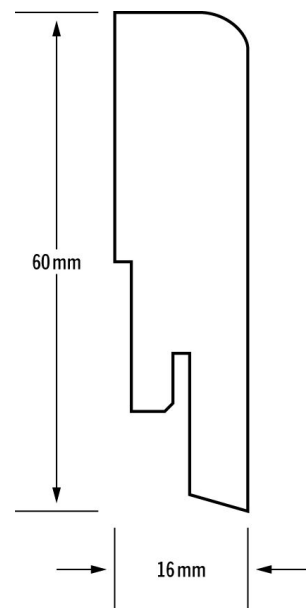

## SKIRTING 16X60 MM

Skirtings add the final touch to your Kährs floor. Colour matched to all Kährs Luxury Tiles floors.

### Product details

- Can be used as a profile between floor and wall.
- Installed with Kährs Clips, brads, screws or construction glue.

<b>Article Number</b>	722166024LTSH
<b>Surface Colour</b>	Schwarzhorn
<b>Height</b>	60 mm
<b>Length</b>	2400 mm
<b>Width</b>	16 mm