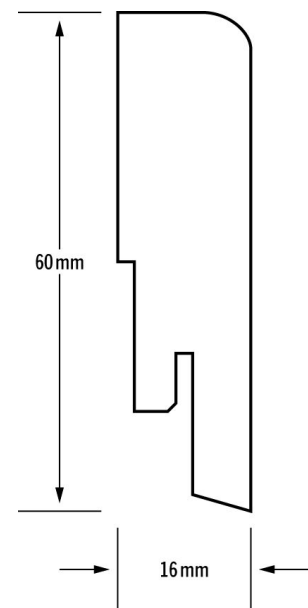

## LT SKIRTING 16X60 MM

Skirtings add the final touch to your Kährs floor. Colour matched to all Kährs Luxury Tiles floors.

### Produktbeskrivning

- Can be used as a profile between floor and wall.
- Installed with Kährs Clips, brads, screws or construction glue.

<b>Artikelnummer</b>	722166024LTSH
<b>Höjd</b>	60 mm
<b>Längd</b>	2400 mm
<b>Bredd</b>	16 mm