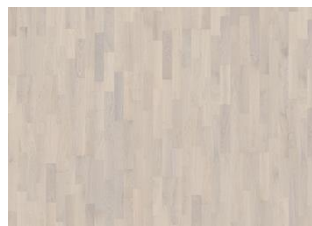

Other products in this collection

Oak Rime

CERTIFICATES

Descriptions & Imagery

All samples, images and product description, plus photo and brochure specifications are there for the sole purpose of giving an approximate idea of the items described in them. They shall not form part of the contract or have any contractual force and should be viewed for illustrative purposes only. We cannot guarantee that your computer's display or the quality of the print will accurately reflect the colour of the products. Your product may vary slightly from the images within this literature.