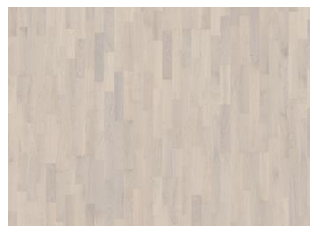

Other products in this collection

Oak Rime

CERTIFICATES

Descriptions & Imagery

All samples, images and product description, plus photo and brochure specifications are there for the sole purpose of giving an approximate idea of the items described in them. They shall not form part of the contract or have any contractual force and should be viewed for illustrative purposes only. We cannot guarantee that your computer's display or the quality of the print will accurately reflect the colour of the products. Your product may vary slightly from the images within this literature.