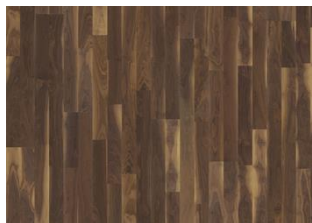

Other products in this collection

Walnut Georgia