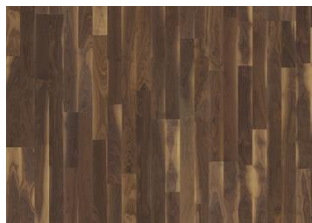

Other products in this collection

WALNUT GEORGIA