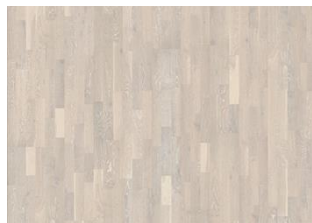

OAK LIMESTONE