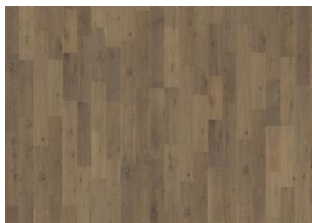

OAK GRANITE