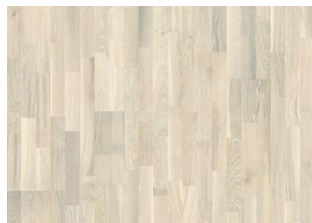

Other products in this collection

OAK PALE