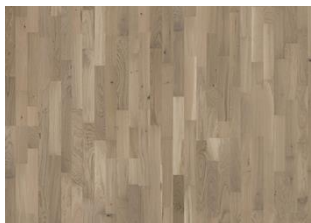

Other products in this collection

OAK SAND