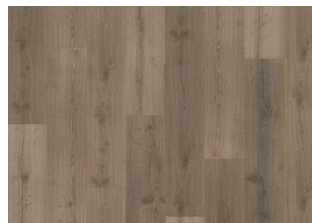

Blaiken - Click 6 mm