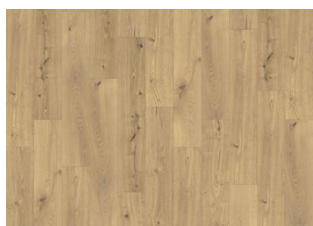

Thuringian - Click 6 mm