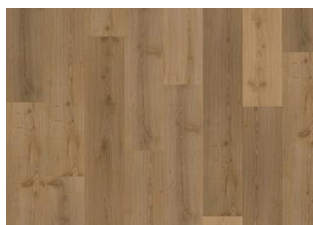

Akkelis - Click 6 mm