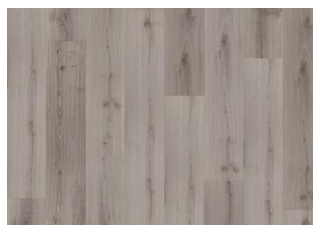

Otago - Click 6 mm