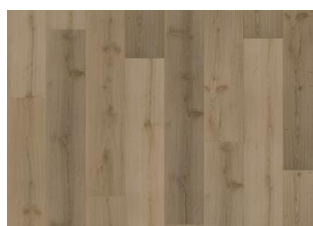

Foloi - Click 6 mm