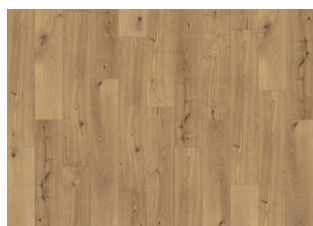

Other products in this collection

Moesgaard - Click 6 mm