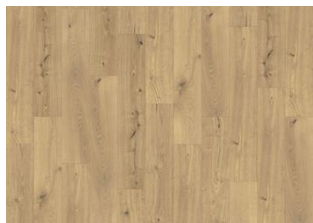

Thuringian - Click 6 mm