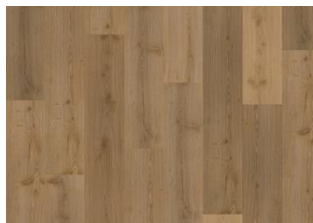

Akkelis - Click 6 mm