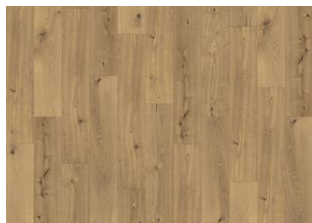

Other products in this collection

Moesgaard - Click 6 mm