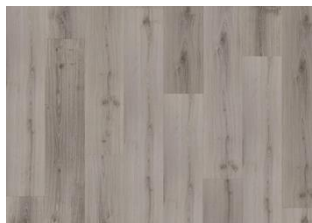

Otago - Click 6 mm