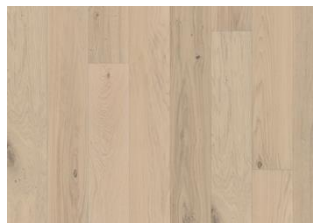

## DETAILED DESCRIPTION

Naturally occurring wood colour variations allowed, from light to dark brown. The product includes medium sound and black knots. Knots may vary in size and numbers.

**Colour change:** Stained product - noticeable color change over time.