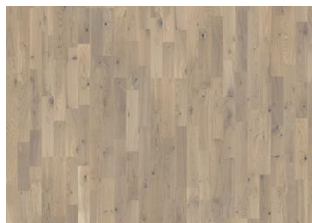

# OAK AMALFI

Oak Amalfi is a matt lacquered floor in a knotty grading with dynamic colour variations. The white stain gives the floor a soft, timeless impression.

## DETAILED DESCRIPTION

Naturally occurring wood colour variations allowed, from light to dark brown. The product includes medium sound and black knots. Knots may vary in size and numbers.

**Colour change:** Stained product - noticeable color change over time.