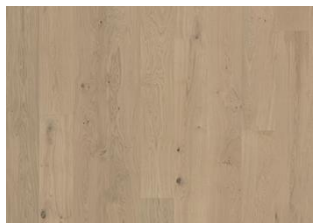

OAK BRIGHTON