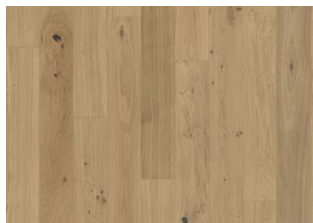

## DETAILED DESCRIPTION

Naturally occurring wood colour variations allowed, from light to dark brown. The product includes medium sound and black knots. Knots may vary in size and numbers.

**Colour change:** Stained product - noticeable color change over time.