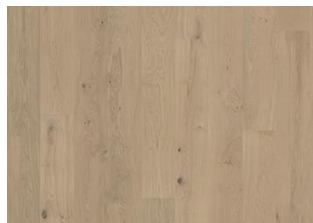

Oak Brighton