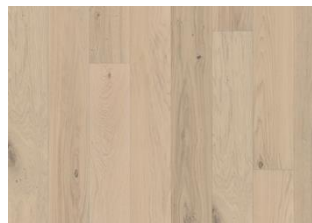

Oak Estoril