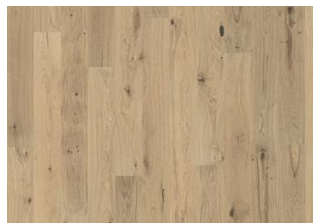

Oak Norderney