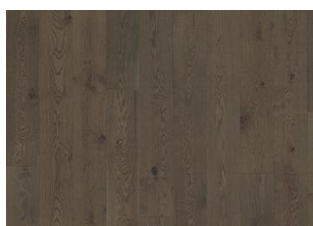

DETAIL DESCRIPTION

All naturally occurring wood colour variations allowed, from light to dark brown. Sapwood may occur. The product includes large sound and black knots, fillings and cracks. Knots, fillings and cracks will be present in all sizes and numbers.

COLOUR CHANGE

Stained product - noticeable color change over time.

FACTS

Wood Species	Oak
Design	1-strip
Grading	Dynamic
Range	Kährs Original
Collection	Beyond Retro Collection
Natural/Stained	Stained
Brinell Value	3,7
Joint	Woodloc® 5S
Floor heating	Yes
Wear-layer material	Hardwood
Wear Layer Thickness	3.5 mm
Core material	Pine/Spruce/Alder
Backside material	Spruce Veneer
Thickness	15 mm
Installation method	Floating, Glue-down
Surface Colour	Grey brown
LRV	22

Other products in this collection

Urban Brown Strip

Loft White Strip

Loft White Plank

Charcoal Light Strip

Frosted Oat Plank

Urban Brown Plank

Frozen Hazelnut Plank

Pearl Grey Plank

Frosted Oat Strip

Charcoal Light Plank

Pearl Grey Strip

Frozen Hazelnut Strip

CERTIFICATES

Descriptions & Imagery

All samples, images and product description, plus photo and brochure specifications are there for the sole purpose of giving an approximate idea of the items described in them. They shall not form part of the contract or have any contractual force and should be viewed for illustrative purposes only. We cannot guarantee that your computer's display or the quality of the print will accurately reflect the colour of the products. Your product may vary slightly from the images within this literature.