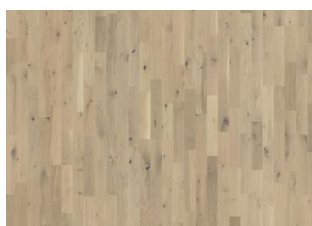

PEARL GREY PLANK

Pearl Grey plank is inspired by dark and dramatic river stones in stormy water. The stain creates a beautiful pattern with the rustic wood graining and ultramatt finish.

PRODUCT DETAILS

DETAIL DESCRIPTION

All naturally occurring wood colour variations allowed, from light to dark brown. Sapwood may occur. The product includes large sound and black knots, fillings and cracks. Knots, fillings and cracks will be present in all sizes and numbers.

Other products in this collection

Urban Brown Strip

Loft White Strip

Loft White Plank

Charcoal Light Strip

Frosted Oat Plank

Urban Brown Plank

Frozen Hazelnut Plank

Pearl Grey Plank

Frosted Oat Strip

Charcoal Light Plank

Pearl Grey Strip

Frozen Hazelnut Strip

CERTIFICATES

Descriptions & Imagery

All samples, images and product description, plus photo and brochure specifications are there for the sole purpose of giving an approximate idea of the items described in them. They shall not form part of the contract or have any contractual force and should be viewed for illustrative purposes only. We cannot guarantee that your computer's display or the quality of the print will accurately reflect the colour of the products. Your product may vary slightly from the images within this literature.