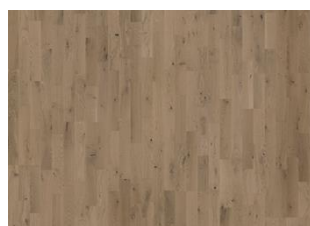

PEARL GREY PLANK

Pearl Grey plank is inspired by dark and dramatic river stones in stormy water. The stain creates a beautiful pattern with the rustic wood graining and ultramatt finish.

PRODUCT DETAILS

DETAIL DESCRIPTION

All naturally occurring wood colour variations allowed, from light to dark brown. Sapwood may occur. The product includes large sound and black knots, fillings and cracks. Knots, fillings and cracks will be present in all sizes and numbers.

COLOUR CHANGE

Stained product - noticeable color change over time.

FACTS

Wood Species	Oak
Design	1-strip
Grading	Dynamic
Range	Kährs Original
Collection	Beyond Retro Collection
Natural/Stained	Stained
Brinell Value	3,7
Joint	Woodloc® 5S
Floor heating	Yes
Wear-layer material	Hardwood
Wear Layer Thickness	3.5 mm
Core material	Pine/Spruce/Alder
Backside material	Spruce Veneer
Thickness	15 mm
Installation method	Floating, Glue-down
Surface Colour	Grey brown
LRV	22

Pearl Grey Plank

Frosted Oat Strip

Charcoal Light Plank

Pearl Grey Strip

Frozen Hazelnut Strip

CERTIFICATES

Descriptions & Imagery

All samples, images and product description, plus photo and brochure specifications are there for the sole purpose of giving an approximate idea of the items described in them. They shall not form part of the contract or have any contractual force and should be viewed for illustrative purposes only. We cannot guarantee that your computer's display or the quality of the print will accurately reflect the colour of the products. Your product may vary slightly from the images within this literature.