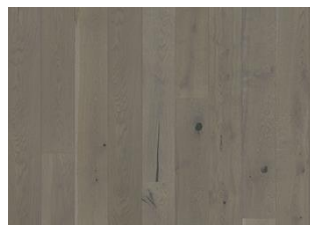

DETAIL DESCRIPTION

All naturally occurring wood colour variations allowed, from light to dark brown. Sapwood may occur. The product includes large sound and black knots, fillings and cracks. Knots, fillings and cracks will be present in all sizes and numbers.

COLOUR CHANGE

Stained product - noticeable color change over time.

FACTS

Wood Species	Oak
Design	1-strip
Grading	Dynamic
Range	Kährs Original
Collection	Beyond Retro Collection
Natural/Stained	Stained
Brinell Value	3,7
Joint	Woodloc® 5S
Floor heating	Yes
Wear-layer material	Hardwood
Wear Layer Thickness	3.5 mm
Core material	Pine/Spruce/Alder
Backside material	Spruce Veneer
Thickness	15 mm
Installation method	Floating, Glue-down
Surface Colour	Grey brown
LRV	22

Other products in this collection

Urban Brown Strip

Loft White Strip

Loft White Plank

Charcoal Light Strip

Frosted Oat Plank

Urban Brown Plank

Frozen Hazelnut Plank

Pearl Grey Plank

Frosted Oat Strip

Charcoal Light Plank

Pearl Grey Strip

Frozen Hazelnut Strip

CERTIFICATES

Descriptions & Imagery

All samples, images and product description, plus photo and brochure specifications are there for the sole purpose of giving an approximate idea of the items described in them. They shall not form part of the contract or have any contractual force and should be viewed for illustrative purposes only. We cannot guarantee that your computer's display or the quality of the print will accurately reflect the colour of the products. Your product may vary slightly from the images within this literature.