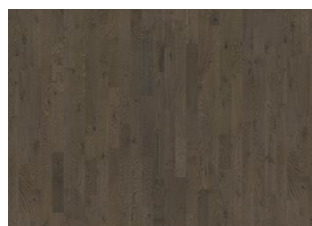

## Andre produkter i denne kolleksjon

Urban Brown Strip

Loft White Strip

Eik Loft White Plank

Charcoal Light Strip

Eik Frosted Oat Plank

Eik Urban Brown Plank

Eik Frozen Hazelnut Plank

Pearl Grey Plank

Frosted Oat Strip

Eik Charcoal Light Plank

Pearl Grey Strip

Frozen Hazelnut Strip