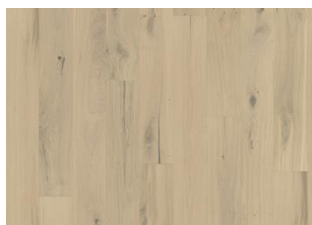

## Andre produkter i denne kolleksjon

Urban Brown Strip

Loft White Strip

Eik Loft White Plank

Charcoal Light Strip

Eik Frosted Oat Plank

Eik Urban Brown Plank

Eik Frozen Hazelnut Plank

Pearl Grey Plank

Frosted Oat Strip

Eik Charcoal Light Plank

Pearl Grey Strip

Frozen Hazelnut Strip