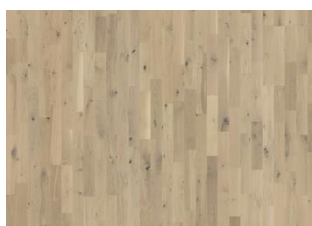

## Andre produkter i denne kolleksjon

Urban Brown Strip

Loft White Strip

Eik Loft White Plank

Charcoal Light Strip

Eik Frosted Oat Plank

Eik Urban Brown Plank

Eik Frozen Hazelnut Plank

Pearl Grey Plank

Frosted Oat Strip

Eik Charcoal Light Plank

Pearl Grey Strip

Frozen Hazelnut Strip