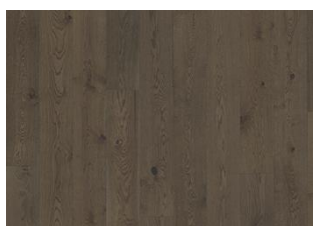

## Andre produkter i denne kolleksjon

Urban Brown Strip

Loft White Strip

Eik Loft White Plank

Charcoal Light Strip

Eik Frosted Oat Plank

Eik Urban Brown Plank

Eik Frozen Hazelnut Plank

Pearl Grey Plank

Frosted Oat Strip

Eik Charcoal Light Plank

Pearl Grey Strip

Frozen Hazelnut Strip