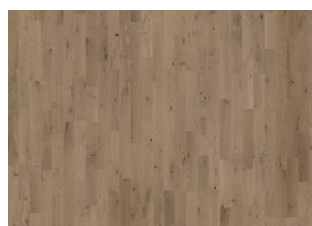

Andre produkter i denne kolleksjon

Urban Brown Strip

Loft White Strip

Eik Loft White Plank

Charcoal Light Strip

Eik Frosted Oat Plank

Eik Urban Brown Plank

Eik Frozen Hazelnut Plank

Pearl Grey Plank

Frosted Oat Strip

Eik Charcoal Light Plank

Pearl Grey Strip

Frozen Hazelnut Strip