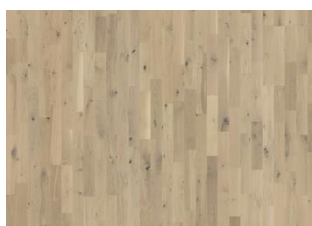

Andre produkter i denne kolleksjon

Urban Brown Strip

Loft White Strip

Eik Loft White Plank

Charcoal Light Strip

Eik Frosted Oat Plank

Eik Urban Brown Plank

Eik Frozen Hazelnut Plank

Pearl Grey Plank

Frosted Oat Strip

Eik Charcoal Light Plank

Pearl Grey Strip

Frozen Hazelnut Strip