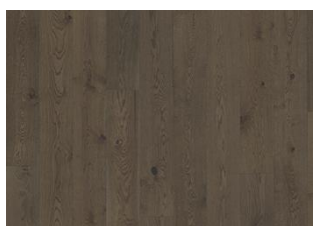

Andre produkter i denne kolleksjon

Urban Brown Strip

Loft White Strip

Eik Loft White Plank

Charcoal Light Strip

Eik Frosted Oat Plank

Eik Urban Brown Plank

Eik Frozen Hazelnut Plank

Pearl Grey Plank

Frosted Oat Strip

Eik Charcoal Light Plank

Pearl Grey Strip

Frozen Hazelnut Strip