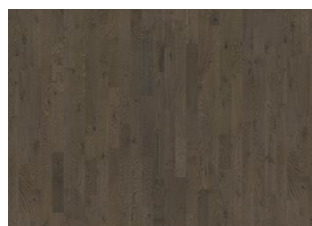

Andre produkter i denne kolleksjon

Urban Brown Strip

Loft White Strip

Eik Loft White Plank

Charcoal Light Strip

Eik Frosted Oat Plank

Eik Urban Brown Plank

Eik Frozen Hazelnut Plank

Pearl Grey Plank

Frosted Oat Strip

Eik Charcoal Light Plank

Pearl Grey Strip

Frozen Hazelnut Strip