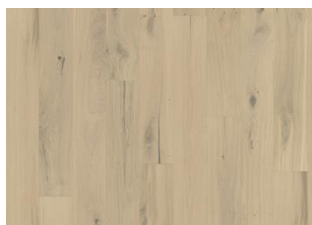

Andre produkter i denne kolleksjon

Urban Brown Strip

Loft White Strip

Eik Loft White Plank

Charcoal Light Strip

Eik Frosted Oat Plank

Eik Urban Brown Plank

Eik Frozen Hazelnut Plank

Pearl Grey Plank

Frosted Oat Strip

Eik Charcoal Light Plank

Pearl Grey Strip

Frozen Hazelnut Strip