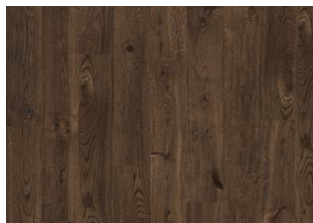

Rocky CLA 200