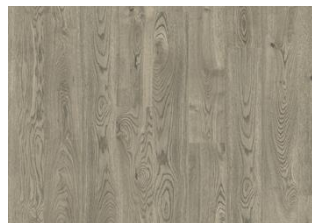

JASPER CLA 200