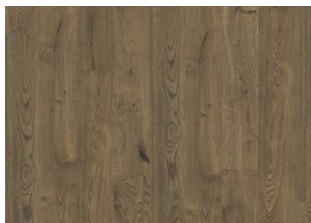

YELLOWSTONE CLA 200