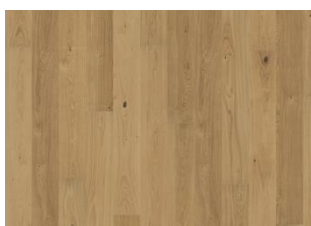

Other products in this collection

Oak Sun

CERTIFICATES

Descriptions & Imagery

All samples, images and product description, plus photo and brochure specifications are there for the sole purpose of giving an approximate idea of the items described in them. They shall not form part of the contract or have any contractual force and should be viewed for illustrative purposes only. We cannot guarantee that your computer's display or the quality of the print will accurately reflect the colour of the products. Your product may vary slightly from the images within this literature.