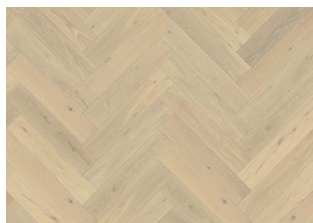

Herringbone Oak CD White