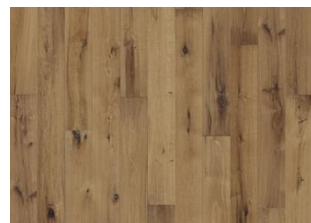

## OAK BUCKSKIN

The white wash finish on this single-strip oak floor from the Artisan Collection is enhanced by a natural oil finish, which highlights the charcoal knots and cracks. Each board is carefully brushed to bring out the character of the grain and emphasises the natural texture of the wood. Beautiful handscraping enhances the worn appearance of the floor.

### DETAIL DESCRIPTION

All naturally occurring wood colour variations allowed, from light to dark brown. Sapwood may occur. The product includes very large sound and black knots and cracks. Knots and cracks will be present in all sizes and numbers.

### FACTS

<b>Wood Species</b>	Oak
<b>Design</b>	1-strip
<b>Grading</b>	Dynamic
<b>Range</b>	Kährs Original
<b>Collection</b>	Artisan Collection
<b>Resandable</b>	2-3 times
<b>Natural/Stained</b>	Stained
<b>Brinell Value</b>	3,7
<b>Joint</b>	Woodloc® 5G
<b>Floor heating</b>	Yes
<b>Wear-layer material</b>	Hardwood
<b>Wear Layer Thickness</b>	3.5 mm
<b>Core material</b>	Pine/Spruce lamella
<b>Backside material</b>	Veneer
<b>Thickness</b>	15 mm
<b>Installation method</b>	Floating, Glue-down
<b>Surface Colour</b>	White
<b>LRV</b>	38

## Other products in this collection

Maple Carob

Oak Concrete

Oak Tan

Oak Straw

Oak Oyster

Oak Linen

Oak Earth