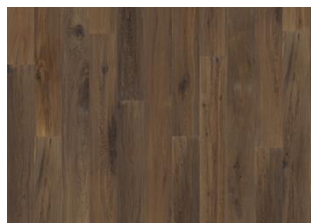

## OAK BUCKSKIN

The white wash finish on this single-strip oak floor from the Artisan Collection is enhanced by a natural oil finish, which highlights the charcoal knots and cracks. Each board is carefully brushed to bring out the character of the grain and emphasises the natural texture of the wood. Beautiful handscraping enhances the worn appearance of the floor.

### DETAIL DESCRIPTION

All naturally occurring wood colour variations allowed, from light to dark brown. Sapwood may occur. The product includes very large sound and black knots and cracks. Knots and cracks will be present in all sizes and numbers.

## Other products in this collection

Maple Carob

Oak Concrete

Oak Tan

Oak Straw

Oak Oyster

Oak Linen

Oak Earth