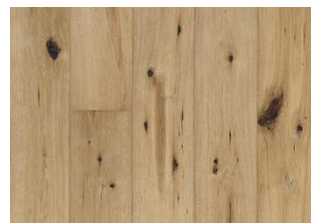

## OAK BUCKSKIN

The white wash finish on this single-strip oak floor from the Artisan Collection is enhanced by a natural oil finish, which highlights the charcoal knots and cracks. Each board is carefully brushed to bring out the character of the grain and emphasises the natural texture of the wood. Beautiful handscraping enhances the worn appearance of the floor.

### DETAIL DESCRIPTION

All naturally occurring wood colour variations allowed, from light to dark brown. Sapwood may occur. The product includes very large sound and black knots and cracks. Knots and cracks will be present in all sizes and numbers.

### FACTS

<b>Wood Species</b>	Oak
<b>Design</b>	1-strip
<b>Grading</b>	Dynamic
<b>Range</b>	Kährs Original
<b>Collection</b>	Artisan Collection
<b>Resandable</b>	2-3 times
<b>Natural/Stained</b>	Stained
<b>Brinell Value</b>	3,7
<b>Joint</b>	Woodloc® 5G
<b>Floor heating</b>	Yes
<b>Wear-layer material</b>	Hardwood
<b>Wear Layer Thickness</b>	3.5 mm
<b>Core material</b>	Pine/Spruce lamella
<b>Backside material</b>	Veneer
<b>Thickness</b>	15 mm
<b>Installation method</b>	Floating, Glue-down
<b>Surface Colour</b>	White
<b>LRV</b>	38

## Other products in this collection

Maple Carob

Oak Concrete

Oak Tan

Oak Straw

Oak Oyster

Oak Linen

Oak Earth