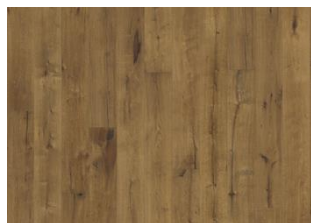

Other products in this collection

Oak Tan

CERTIFICATES

Descriptions & Imagery

All samples, images and product description, plus photo and brochure specifications are there for the sole purpose of giving an approximate idea of the items described in them. They shall not form part of the contract or have any contractual force and should be viewed for illustrative purposes only. We cannot guarantee that your computer's display or the quality of the print will accurately reflect the colour of the products. Your product may vary slightly from the images within this literature.