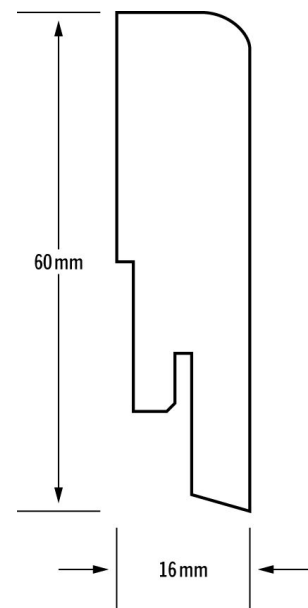

## LT SKIRTING 16X60 MM

Skirtings add the final touch to your Kährs floor. Colour matched to all Kährs Luxury Tiles floors.

### Produktbeskrivelse

- Can be used as a profile between floor and wall.
- Installed with Kährs Clips, brads, screws or construction glue.

Artikelnummer	722166024LTAK
Name	LT Skirting 16x60 mm
EAN kode	7393969300254
Højde	60 mm
Længde	2400 mm
Bredde	16 mm