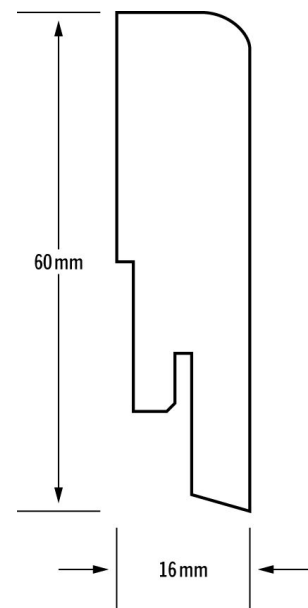

/ Skirtings /

LT SKIRTING 16X60 MM

Skirtings add the final touch to your Kährs floor. Colour matched to all Kährs Luxury Tiles floors.

Product details

- Can be used as a profile between floor and wall.
- Installed with Kährs Clips, brads, screws or construction glue.

Article Number	722166024LTAK
Name	LT Skirting 16x60 mm
EAN Code	7393969300254
Height	60 mm
Length	2400 mm
Width	16 mm

Descriptions & Imagery

All samples, images and product description, plus photo and brochure specifications are there for the sole purpose of giving an approximate idea of the items described in them. They shall not form part of the contract or have any contractual force and should be viewed for illustrative purposes only. We cannot guarantee that your computer's display or the quality of the print will accurately reflect the colour of the products. Your product may vary slightly from the images within this literature.