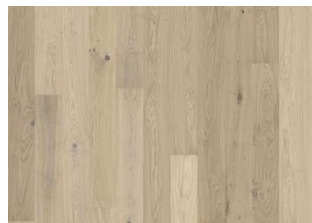

Oak Horizon