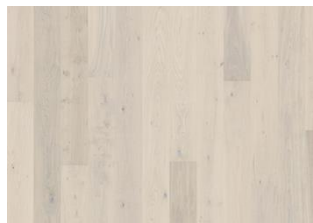

Other products in this collection

Oak Sky