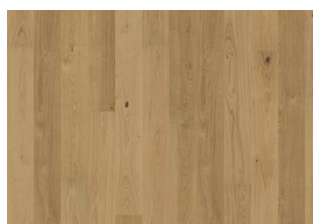

OAK EGGSHELL

This single-strip oak floor from the Lux Collection features a misty white transparent stain, which allows distinctive gradations in the wood to come through. Four-sided micro-bevelling at the edging ensures a classic full plank look and feel. Each board is carefully brushed to perfection to enhance the natural character of the grain. The ultra-matt lacquer finish enhances the natural variations in the wood, creating the impression of newly sawn timber. This effectively eliminates glare while protecting the floor from daily wear.

DETAILED DESCRIPTION

All naturally occurring wood colour variations allowed, from light to dark brown. Sapwood may occur. The product includes large sound and black knots, fillings and cracks. Knots, fillings and cracks will be present in all sizes and numbers.

Ash Stream

Ash Flow

Oak Sky

Oak Horizon

Oak Coast

Oak Shore

Oak Sun

Oak Terra