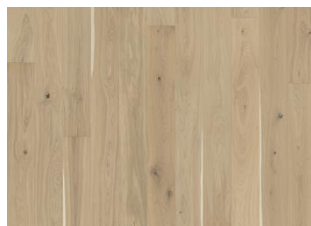

OAK EGGSHELL

This single-strip oak floor from the Lux Collection features a misty white transparent stain, which allows distinctive gradations in the wood to come through. Four-sided micro-bevelling at the edging ensures a classic full plank look and feel. Each board is carefully brushed to perfection to enhance the natural character of the grain. The ultra-matt lacquer finish enhances the natural variations in the wood, creating the impression of newly sawn timber. This effectively eliminates glare while protecting the floor from daily wear.

DETAIL DESCRIPTION

All naturally occurring wood colour variations allowed, from light to dark brown. Sapwood may occur. The product includes large sound and black knots, fillings and cracks. Knots, fillings and cracks will be present in all sizes and numbers.

COLOUR CHANGE

Stained product - noticeable color change over time

FACTS

Wood Species	Oak
Design	1-strip
Grading	Lively
Range	Kährs Original
Collection	Lux Collection
Resandable	2-3 times
Natural/Stained	Stained
Brinell Value	3,7
Joint	Woodloc® 5S
Floor heating	Yes
Warranty	30 years
Warranty US	25 years
Wear-layer material	Hardwood
Wear Layer Thickness	3.5 mm
Core material	Pine/Spruce/Alder
Thickness	15 mm
Installation method	Floating, Glue-down
Surface Colour	White
LRV	40

Other products in this collection

Oak Crayon

Oak Biscotti

Oak Ghost

Oak Eggshell

Ash Stream

Ash Flow

Oak Sky