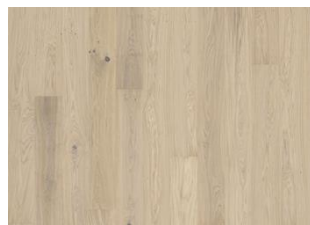

OAK GHOST

The semi-transparent white stain on this single-strip oak floor from the Lux Collection balances the light and dark contrasts in the wood, allowing the subtle warm oak tones to softly filter through. Four-sided micro-bevelling at the edging ensures a classic full plank look and feel. Each board is carefully brushed to perfection to enhance the natural character of the grain. The ultra-matt lacquer finish enhances the natural variations in the wood, creating the impression of newly sawn timber. This effectively eliminates glare while protecting the floor from daily wear.

DETAIL DESCRIPTION

All naturally occurring wood colour variations allowed, from light to dark brown. Sapwood may occur. The product includes large sound and black knots, fillings and cracks. Knots, fillings and cracks will be present in all sizes and numbers.

COLOUR CHANGE

Stained product - noticeable color change over time

FACTS

Wood Species	Oak
Design	1-strip
Grading	Lively
Range	Kährs Original
Collection	Lux Collection
Natural/Stained	Stained
Brinell Value	3,7
Joint	Woodloc® 5S
Floor heating	Yes
	25 years
Wear-layer material	Hardwood
Wear Layer Thickness	3.5 mm
Core material	Pine/Spruce/Alder
	15 mm
Installation method	Floating, Glue-down
Surface Colour	White
LRV	46

Other products in this collection

Oak Crayon

Oak Biscotti

Oak Ghost

Oak Eggshell

Ash Stream

Ash Flow

Oak Sky