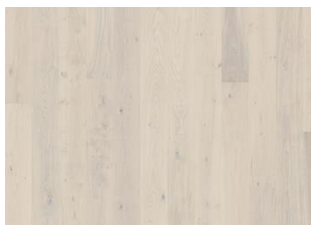

OAK GHOST

The semi-transparent white stain on this single-strip oak floor from the Lux Collection balances the light and dark contrasts in the wood, allowing the subtle warm oak tones to softly filter through. Four-sided micro-bevelling at the edging ensures a classic full plank look and feel. Each board is carefully brushed to perfection to enhance the natural character of the grain. The ultra-matt lacquer finish enhances the natural variations in the wood, creating the impression of newly sawn timber. This effectively eliminates glare while protecting the floor from daily wear.

DETAIL DESCRIPTION

All naturally occurring wood colour variations allowed, from light to dark brown. Sapwood may occur. The product includes large sound and black knots, fillings and cracks. Knots, fillings and cracks will be present in all sizes and numbers.

Other products in this collection

Oak Crayon

Oak Biscotti

Oak Ghost

Oak Eggshell

Ash Stream

Ash Flow

Oak Sky