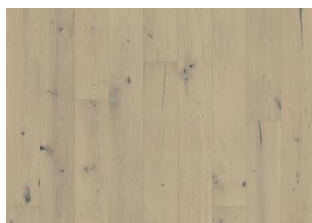

OAK STRENGTH