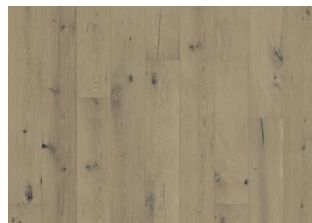

Other products in this collection

OAK CALM