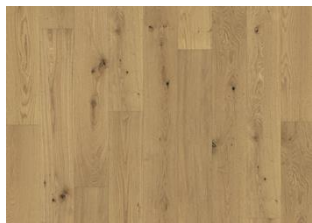

Other products in this collection

OAK WISDOM