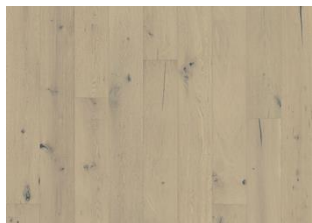

OAK STRENGTH