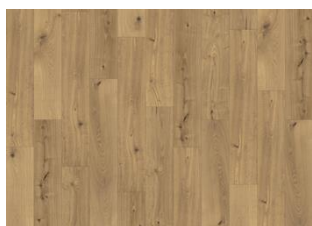

Other products in this collection

Moesgaard - Click 6 mm