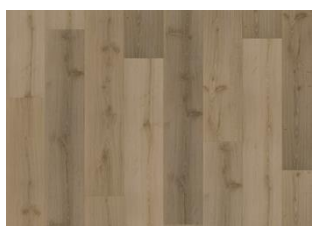

Foloi - Click 6 mm