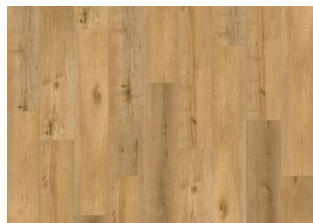

Tobiano CLW 228