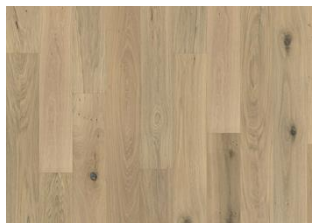

Other products in this collection

OAK NOUVEAU WHISPER