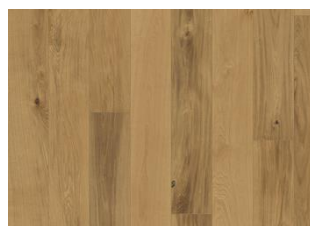

Oak Burgundy