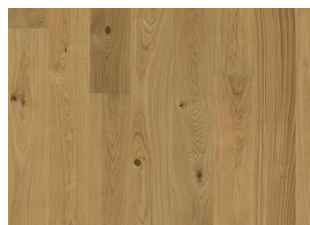

Oak Cornwall