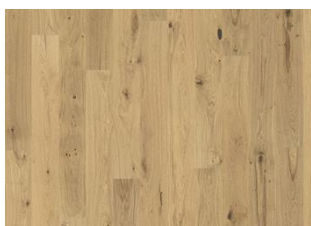

Oak Rochford