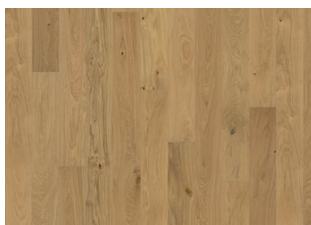

Oak Hampshire