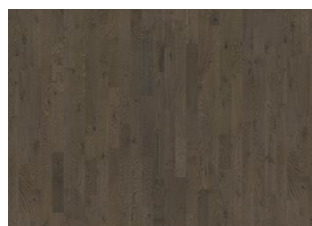

Charcoal Light Strip