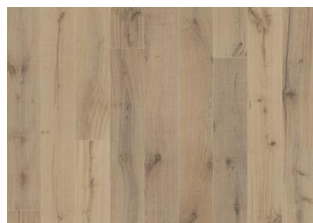

Texture Weiss