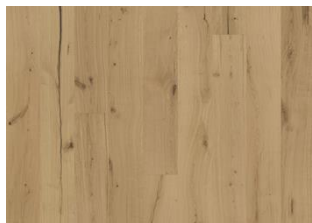

Other products in this collection

Texture Rohoptic