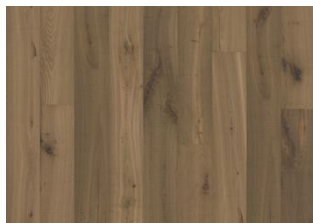

Texture Grau