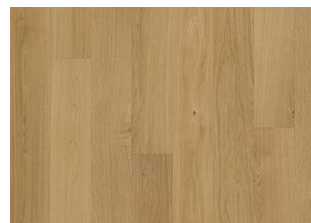

Other products in this collection

Oak Dublin

CERTIFICATES

Descriptions & Imagery

All samples, images and product description, plus photo and brochure specifications are there for the sole purpose of giving an approximate idea of the items described in them. They shall not form part of the contract or have any contractual force and should be viewed for illustrative purposes only. We cannot guarantee that your computer's display or the quality of the print will accurately reflect the colour of the products. Your product may vary slightly from the images within this literature.