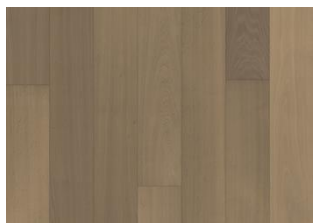

Other products in this collection

Oak Berlin

CERTIFICATES

Descriptions & Imagery

All samples, images and product description, plus photo and brochure specifications are there for the sole purpose of giving an approximate idea of the items described in them. They shall not form part of the contract or have any contractual force and should be viewed for illustrative purposes only. We cannot guarantee that your computer's display or the quality of the print will accurately reflect the colour of the products. Your product may vary slightly from the images within this literature.