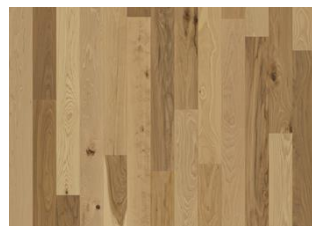

HICKORY HEARST MATTE