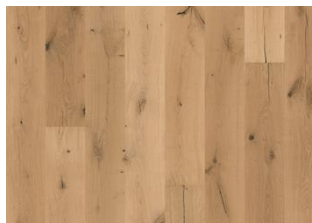

Other products in this collection

OAK BOREAS