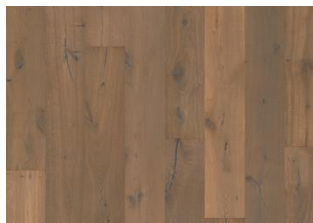

OAK TRAMONTANE