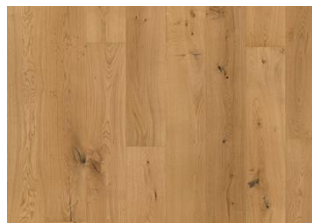

OAK SIROCCO