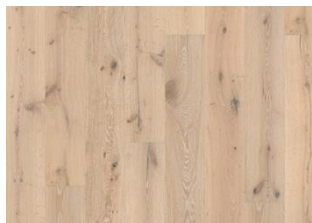

Other products in this collection

OAK ZEPHYR