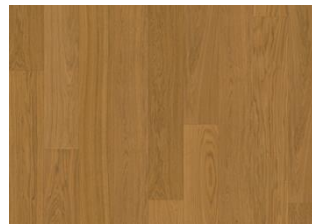

OAK CLOVES PLANK