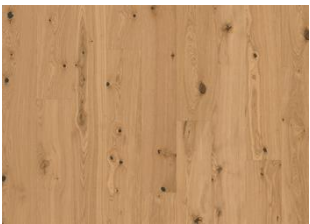

OAK CARDAMOM PLANK