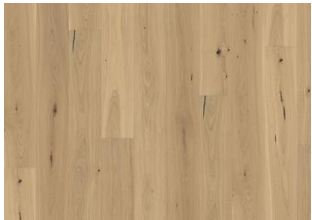

OAK PIAZZA CD WHITE 11 MM