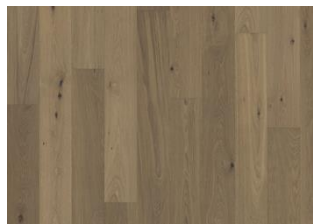

OAK PIAZZA CD SMOKED GREY