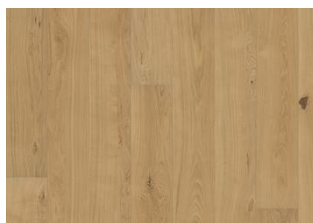

OAK PIAZZA CD OILED