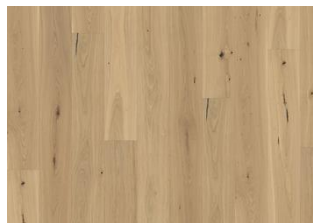

OAK PIAZZA CD WHITE 11 MM