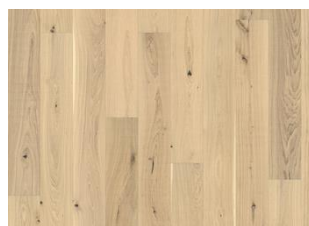

OAK PIAZZA CD WHITE
SAWMARKS